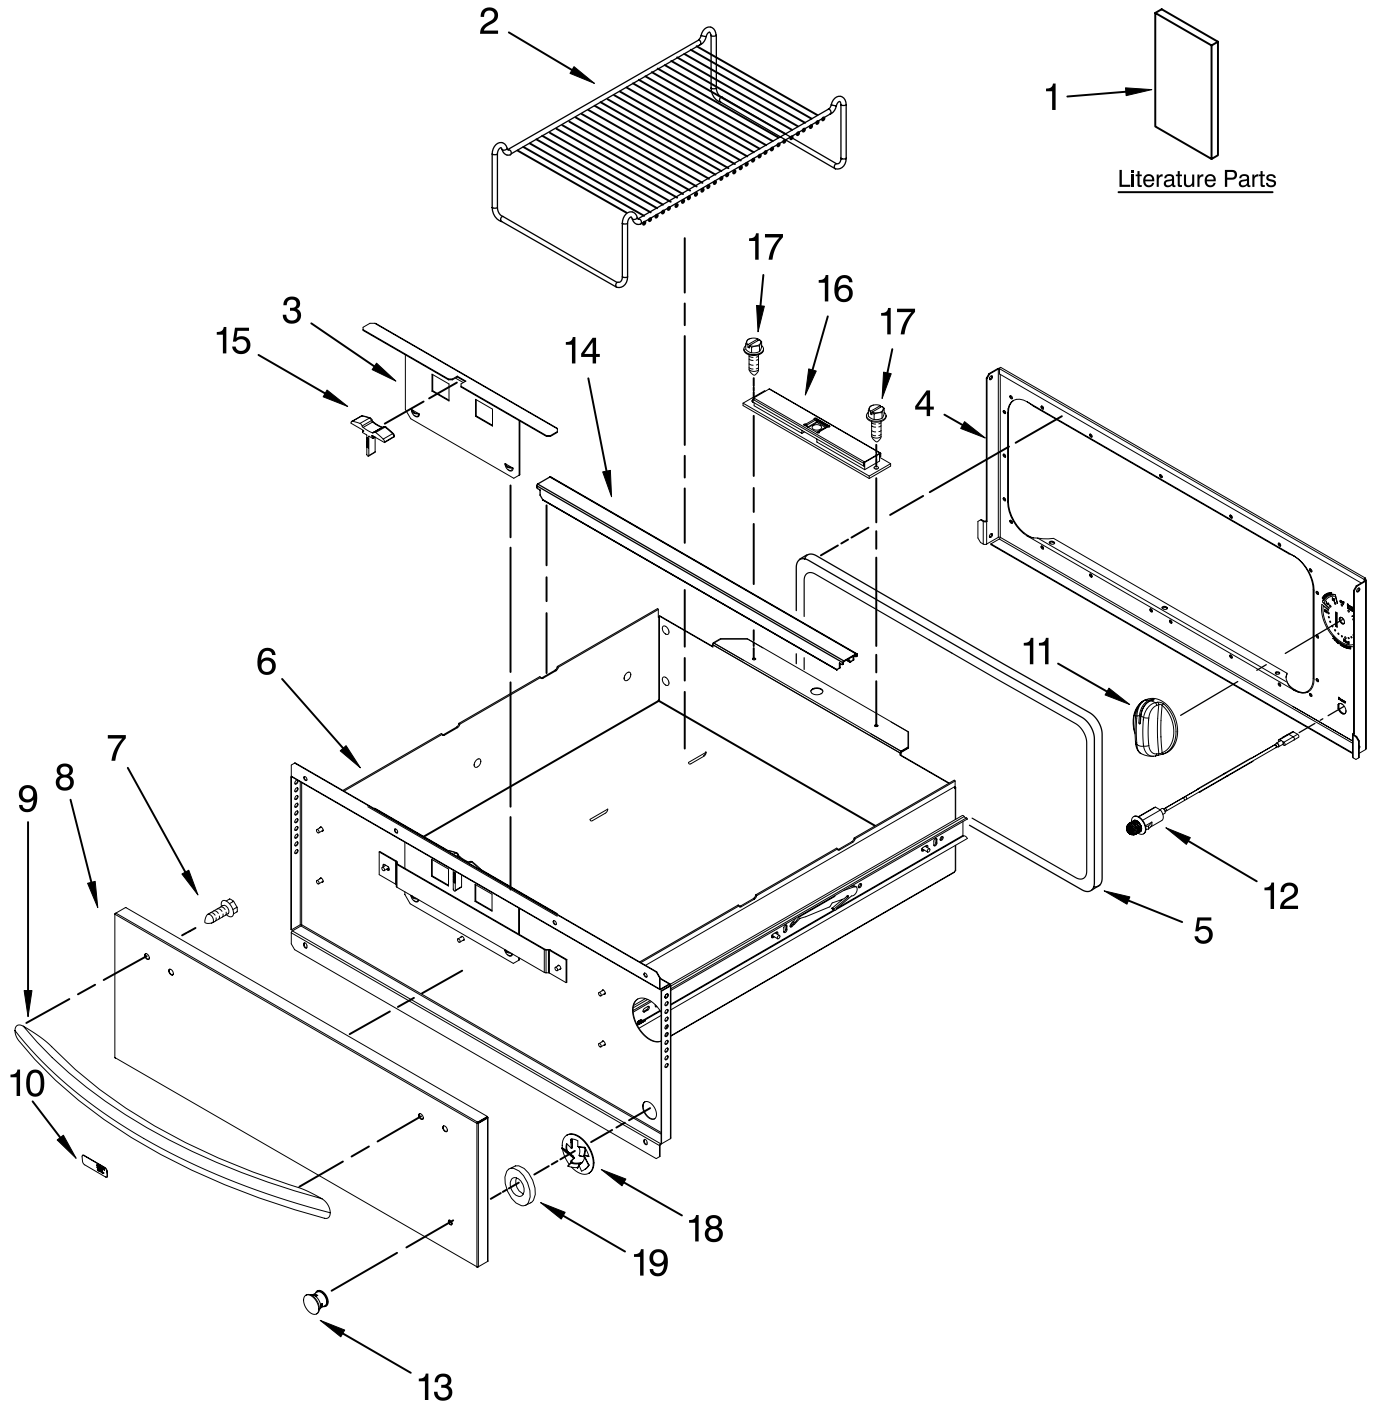

# CONTROL, DOOR AND DRAWER PARTS

For Models: KEWS105SSS03, KEWS105SPA03

(Stainless) (Panel Ready)

30" ELECTRIC  
BUILT-IN  
WARMING DRAWER

**KitchenAid**®

FOR ORDERING INFORMATION REFER TO PARTS PRICE LIST

# CONTROL, DOOR AND DRAWER PARTS

For Models: KEWS105SSS03, KEWS105SPA03

(Stainless) (Panel Ready)

<b>Illus. No.</b>	<b>Part No.</b>	<b>DESCRIPTION</b>
1		Literature Parts
	W10064720	Tech Sheet
	W10162186	Use & Care Guide
	9763140	Installation Instructions
2	8273277	Rack, Warming
3	W10162376	Slide, Vent
4	W10162374	Panel, Front
5	W10164998	Gasket, Drawer
6	9763646	Drawer Assembly
7	4449743	Screw
8	W10139505	Door, Panel Stainless Only
9	8303774SS	Handle, Drawer Stainless Only
10	8304603SS	Badge Stainless Only
11	4455984	Knob, Thermostat
12	W10080130	Light, Indicator
13		Lens, Light
	4456314	Stainless
	9763644	Custom Wood, Panel Only
14	W10139494	Rail, Pan (2)
15	9763125	Grip, Vent
16	W10035910	Magnet
17	3196537	Screw (2)
18	4456862	Clip, Lens Retainer
19	4456861	Spacer, Lens